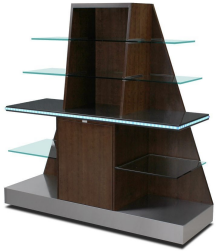

Black Crystal Terrazzo - Upgrade

Satin Black

Image

Description

Countertop

Wood Veneer

Black Crystal Terrazzo - Upgrade

Satin Stormy Birch