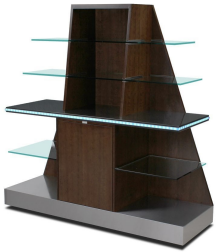

Star Shine

Satin Dark Oak

Image

Description

Countertop

Wood Veneer

Star Shine

Satin Brown Mahogany