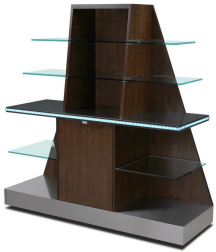

Dove Tail Terrazzo - Upgrade

Satin Light Oak