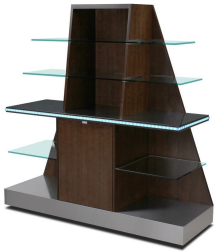

Image

Description

Countertop

Wood Veneer

White Crystal Terrazzo - Upgrade

Satin Red Mahogany

White Crystal Terrazzo - Upgrade

Satin Red Cherry