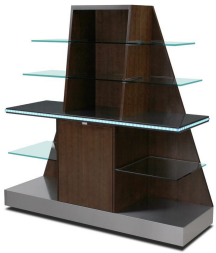

Star Shine

Satin Black