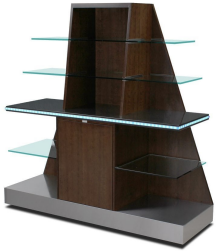

Image

Description

Countertop

Wood Veneer

Any Countertop

Satin Black