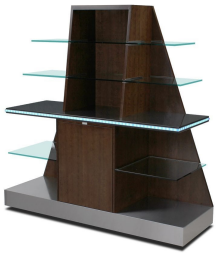

Image

Description

Countertop

Wood Veneer

White Crystal Terrazzo - Upgrade

Satin Red Mahogany