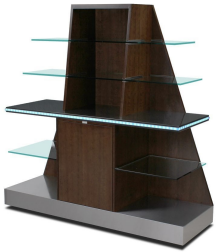

Image

Description

Countertop

Wood Veneer

Perla Bianca Terrazzo - Upgrade

Satin Pecan

Perla Bianca Terrazzo - Upgrade

Satin Natural Cherry