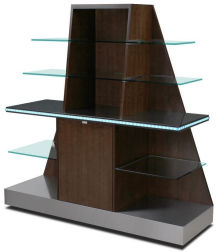

Adobe

Satin Black