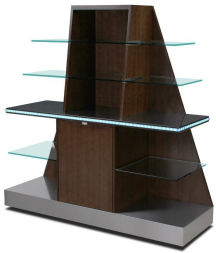

Adobe

Satin Golden Mahogany