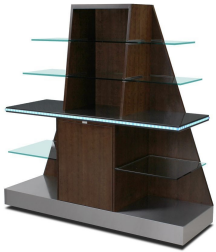

Any Countertop

Satin Brown Mahogany