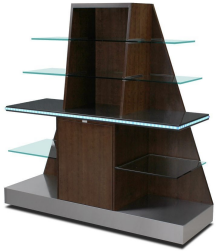

White Crystal Terrazzo - Upgrade

Satin Black

Image

Description

Countertop

Wood Veneer

White Crystal Terrazzo - Upgrade

Satin Stormy Birch