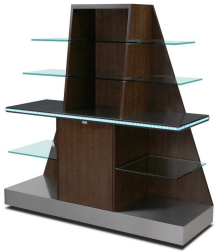

Any Countertop

Satin Natural Cherry