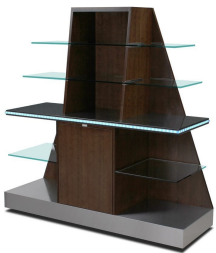

Any Countertop

Satin Natural Cherry