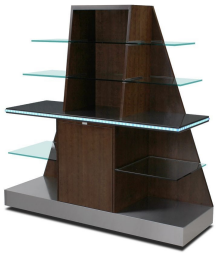

Black Crystal Terrazzo - Upgrade

Satin Brown Mahogany