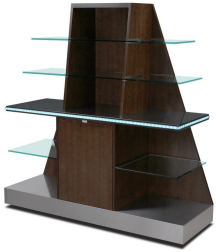

Image

Description

Countertop

Wood Veneer

Adobe

Satin Maple