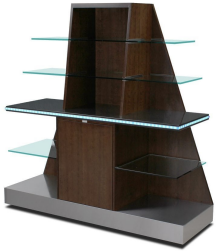

Perla Bianca Terrazzo - Upgrade

Satin Brown Cherry

Perla Bianca Terrazzo - Upgrade

Satin Black

Image

Description

Countertop

Wood Veneer