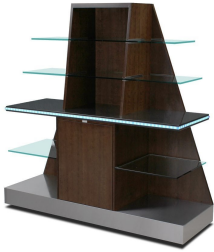

Dove Tail Terrazzo - Upgrade

Satin Brown Mahogany

Image

Description

Countertop

Wood Veneer

Dove Tail Terrazzo - Upgrade

Satin Brown Cherry