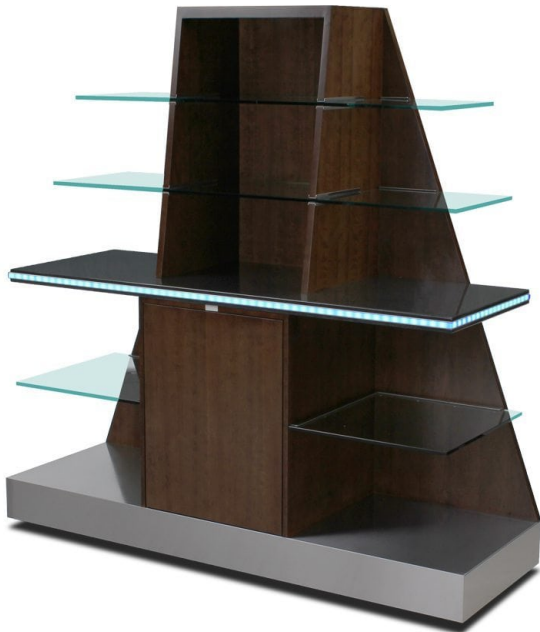

BACK BAR - 5886

SKU: 5886

ADDITIONAL INFORMATION

Dimensions	Length: 76", Width: 25.5", Height: 78"
Bar Length	6'
Features	Enclosed Cabinet, Standard Solid Surface Countertop, Tempered Glass Shelves, Terrazzo Top, Wood Veneer Finish Alpine Shimmer, Alaskan Stone, Cream, New Concrete, Adobe, Gray Granite, Star Shine, Cascade Beige Upgrade, Cascade Black Upgrade, Marelinho Upgrade, Slate Grey Upgrade, Venato Champagne Upgrade, Venato Stella Upgrade, White Crystal Terrazzo – Upgrade, Perla Bianca Terrazzo – Upgrade, Dove Tail Terrazzo – Upgrade, Black Crystal Terrazzo – Upgrade, Statuario Porcelain – Upgrade, Manor White Porcelain – Upgrade, Onyx Galaxy Porcelain – Upgrade, Chromium Porcelain – Upgrade, Stonewall Coal Porcelain – Upgrade, Obsidian Porcelain – Upgrade Satin Champagne, Satin Stormy Birch, Satin Black, Satin Brown Cherry, Satin Brown Mahogany, Satin Dark Oak, Satin Golden Mahogany, Satin Light Oak, Satin Maple, Satin Medium Oak, Satin Natural Cherry, Satin Pecan, Satin Red Cherry, Satin Red Mahogany, White Washed Oak Wood
Countertop	
Wood Veneer	

Hardwood Back Bar - Tapered Design, wood veneer exterior finished cabinet with Standard Solid Surface countertop (available with optional LED inlay), brushed stainless steel finished base, enclosed storage area with glass shelf on each side and two full length glass shelves in top section.