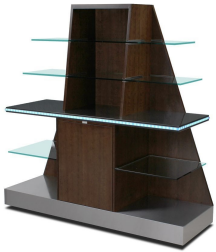

Black Crystal Terrazzo - Upgrade

Satin Black

Image

Description

Countertop

Wood Veneer

Black Crystal Terrazzo - Upgrade

Satin Stormy Birch