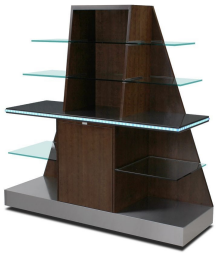

Any Countertop

Satin Medium Oak