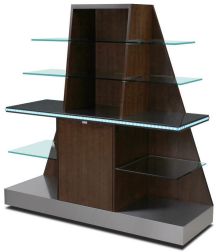

Adobe

Satin Light Oak