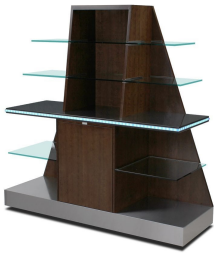

Dove Tail Terrazzo - Upgrade

Satin Stormy Birch