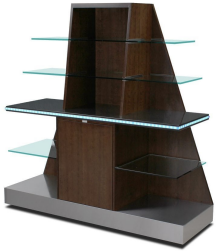

White Crystal Terrazzo - Upgrade

Satin Dark Oak

Any Countertop

Satin Natural Cherry

Image

Description

Countertop

Wood Veneer