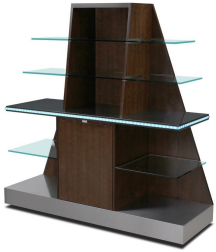

Image

Description

Countertop

Wood Veneer

Black Crystal Terrazzo - Upgrade

Satin Pecan