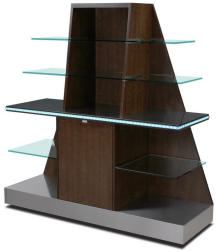

Image

Description

Countertop

Wood Veneer

Any Countertop

Satin Red Cherry