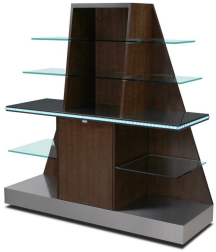

Image

Description

Countertop

Wood Veneer

Any Countertop

Satin Brown Cherry