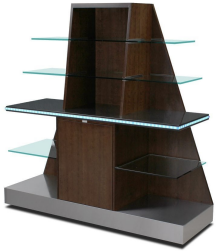

Image

Description

Countertop

Wood Veneer

Any Countertop

Satin Stormy Birch