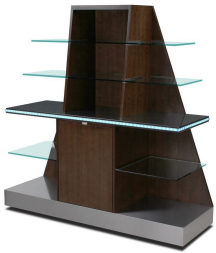

Adobe

Satin Stormy Birch

Adobe

TBD

Any Countertop

Satin Brown Cherry

[Back Bar - 5886](https://forbesindustries.com/products/food-and-beverage/back-bar-5886/)

<https://forbesindustries.com/products/food-and-beverage/back-bar-5886/>