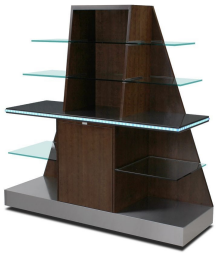

Cream

Satin Stormy Birch