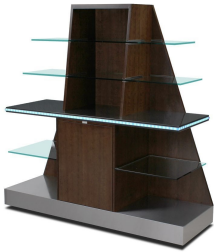

Dove Tail Terrazzo - Upgrade

Satin Brown Mahogany

Image

Description

Countertop

Wood Veneer

Dove Tail Terrazzo - Upgrade

Satin Brown Cherry