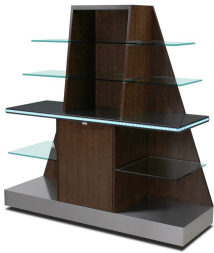

Countertop

Wood Veneer

White Crystal Terrazzo - Upgrade

Satin Maple

White Crystal Terrazzo - Upgrade

Satin Light Oak

White Crystal Terrazzo - Upgrade

Satin Golden Mahogany