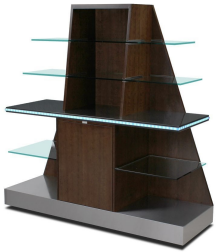

Black Crystal Terrazzo - Upgrade

Satin Natural Cherry