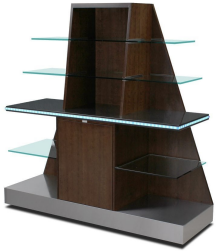

Black Crystal Terrazzo - Upgrade

Satin Maple

Black Crystal Terrazzo - Upgrade

Satin Light Oak

Image

Description

Countertop

Wood Veneer