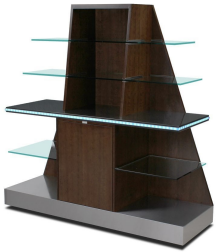

Black Crystal Terrazzo - Upgrade

Satin Dark Oak