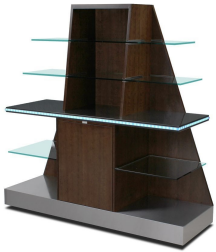

Any Countertop

Satin Black