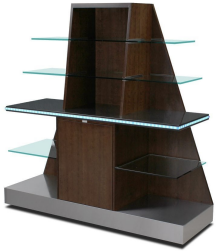

Image

Description

Countertop

Wood Veneer

Any Countertop

Satin Dark Oak