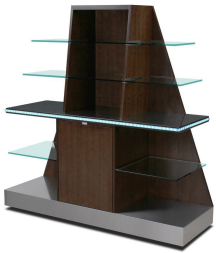

Any Countertop

Satin Red Mahogany