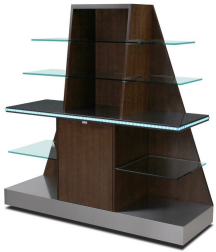

Any Countertop

Satin Maple