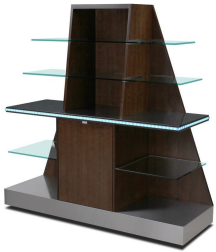

Forbes Industries

1933 E. Locust St., Ontario, California, USA 91761
(800) 832-5427 • solutions@forbesindustries.com

Image

Description

Countertop

Wood Veneer

Any Countertop

Satin Maple