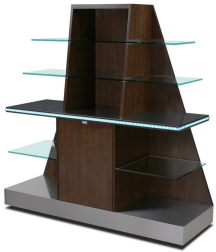

White Crystal Terrazzo - Upgrade

Satin Black

Image

Description

Countertop

Wood Veneer

White Crystal Terrazzo - Upgrade

Satin Stormy Birch