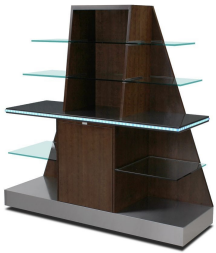

Any Countertop

Satin Brown Cherry

Any Countertop

Satin Black

Any Countertop

Satin Stormy Birch

[Back Bar - 5886](https://forbesindustries.com/products/food-and-beverage/back-bar-5886/)

<https://forbesindustries.com/products/food-and-beverage/back-bar-5886/>