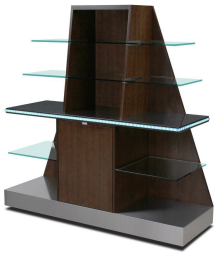

Image

Description

Countertop

Wood Veneer

Any Countertop

Satin Black