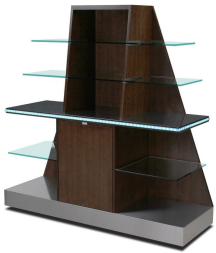

Countertop

Wood Veneer

Perla Bianca Terrazzo - Upgrade

Satin Golden Mahogany

Perla Bianca Terrazzo - Upgrade

Satin Dark Oak

Any Countertop

Satin Black