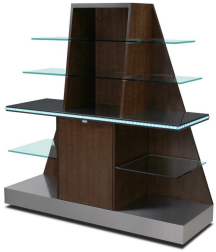

Cream

Satin Brown Mahogany

Image

Description

Countertop

Wood Veneer

Cream

Satin Brown Cherry