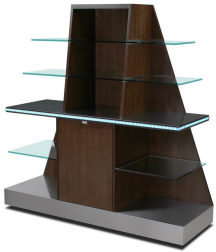

Perla Bianca Terrazzo - Upgrade

TBD