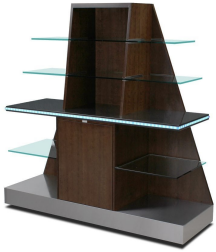

Forbes Industries

1933 E. Locust St., Ontario, California, USA 91761
(800) 832-5427 • solutions@forbesindustries.com

Image

Description

Countertop

Wood Veneer

Any Countertop

Satin Brown Mahogany