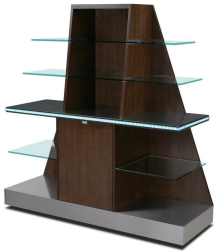

Forbes Industries

1933 E. Locust St., Ontario, California, USA 91761
(800) 832-5427 • solutions@forbesindustries.com

Image

Description

Countertop

Wood Veneer

Any Countertop

Satin Brown Mahogany