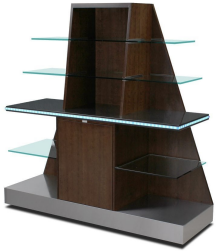

Star Shine

Satin Dark Oak

Image

Description

Countertop

Wood Veneer

Star Shine

Satin Brown Mahogany