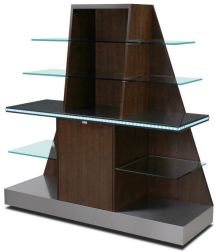

1933 E. Locust St., Ontario, California, USA 91761
(800) 832-5427 • solutions@forbesindustries.com

Image

Description

Countertop

Wood Veneer

Any Countertop

Satin Maple

Any Countertop