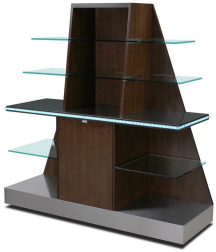

Image

Description

Countertop

Wood Veneer

Any Countertop

Satin Pecan