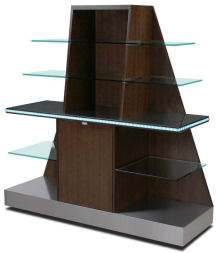

Image

Description

Countertop

Wood Veneer

Perla Bianca Terrazzo - Upgrade

Satin Pecan

Perla Bianca Terrazzo - Upgrade

Satin Natural Cherry