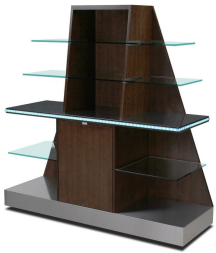

Any Countertop

Satin Golden Mahogany