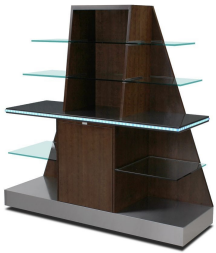

Any Countertop

Satin Stormy Birch