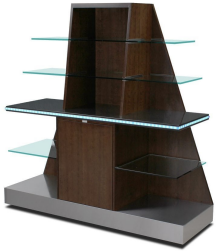

Dove Tail Terrazzo - Upgrade

Satin Natural Cherry

Dove Tail Terrazzo - Upgrade

Satin Medium Oak

Image

Description

Countertop

Wood Veneer