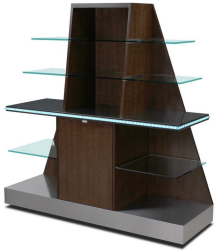

Forbes Industries

1933 E. Locust St., Ontario, California, USA 91761
(800) 832-5427 • solutions@forbesindustries.com

Image

Description

Countertop

Wood Veneer

Any Countertop

Satin Maple