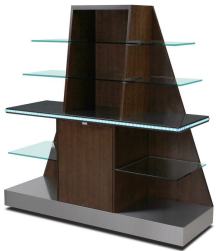

Any Countertop

Satin Brown Cherry

Any Countertop

Satin Black

Any Countertop

Satin Stormy Birch

[Back Bar - 5886](https://forbesindustries.com/products/food-and-beverage/back-bar-5886/)

<https://forbesindustries.com/products/food-and-beverage/back-bar-5886/>