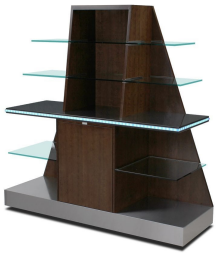

Dove Tail Terrazzo - Upgrade

Satin Golden Mahogany