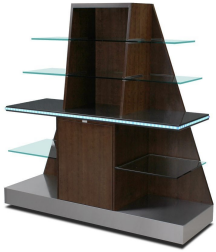

1933 E. Locust St., Ontario, California, USA 91761
(800) 832-5427 • solutions@forbesindustries.com

Image

Description

Countertop

Wood Veneer

Any Countertop

Satin Maple

Any Countertop