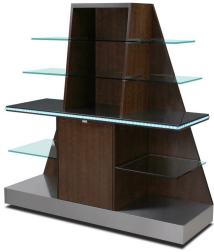

Image

Description

Countertop

Wood Veneer

Any Countertop

Satin Black