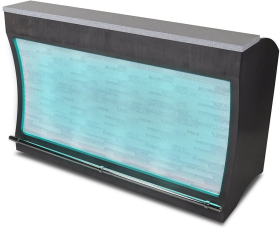

WAVE BAR - 5773-6

SKU: 5773-6

- Terrazzo countertop
- Finished in wood veneer
- RGB LED back light front panel with remote
- Option of acrylic or tiled front panel
- Stainless steel working countertop
- Stainless steel sink with drain
- Two 18" stainless steel speed rails
- Six set of glass rack slides
- Enclosed center cabinet with doors
- 5" wheels in swivel casters, concealed

Deluxe Mobile Bar | 5773-6 | Hotel
Mobile Bars |

ADDITIONAL INFORMATION

Weight	530 lbs
Dimensions	Length: 70", Width: 33.5", Height: 47"
Features	Concealed Casters , Foot Rail , Glass Rack Holders , Solid Wood Molding , Speed Rails , Standard Solid Surface Countertop , Terrazzo Top , U Shaped Countertop , Wood Veneer Finish
Style	Modern , Traditional
Front Panel	Glass Tile, White Acrylic
Bar Length	6'

Countertop

[Alpine Shimmer](#), [Alaskan Stone](#), [Cream](#), [Dove Grey](#), [New Concrete](#), [Adobe](#), [Gray Granite](#), [Black Granite](#), [Star Shine](#), [Cascade Beige Upgrade](#), [Cascade Black Upgrade](#), [Marelinho Upgrade](#), [Slate Grey Upgrade](#), [Venato Champagne Upgrade](#), [Venato Stella Upgrade](#), [White Crystal Terrazzo - Upgrade](#), [Perla Bianca Terrazzo - Upgrade](#), [Dove Tail Terrazzo - Upgrade](#), [Black Crystal Terrazzo - Upgrade](#), [Statuario Porcelain - Upgrade](#), [Manor White Porcelain - Upgrade](#), [Onyx Galaxy Porcelain - Upgrade](#), [Chromium Porcelain - Upgrade](#), [Stonewall Coal Porcelain - Upgrade](#), [Obsidian Porcelain - Upgrade](#)
[Satin Champagne](#), [Satin Stormy Birch](#), [Black](#), [Satin Brown Cherry](#), [Satin Brown Mahogany](#), [Satin Dark Oak](#), [Satin Golden Mahogany](#), [Satin Light Oak](#), [Satin Maple](#), [Satin Medium Oak](#), [Satin Natural Cherry](#), [Satin Pecan](#), [Satin Red Cherry](#), [Satin Red Mahogany](#), [White Washed Oak Wood](#)