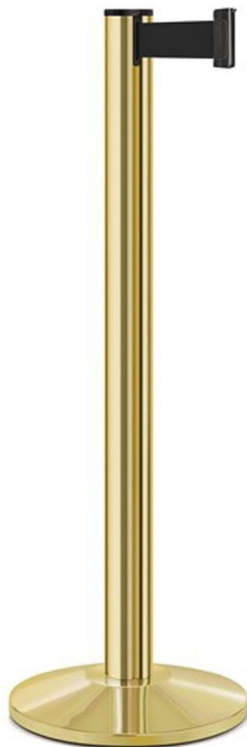

GOLD ANODIZED BELTRAC STANCHION - 2706

SKU: 2706

ADDITIONAL INFORMATION

Weight	31 lbs
Dimensions	Height: 40"
Beltrac Belt Color	TBD, Black, Blue, Gray, Red

Public Guidance System, Steel post with integrated Beltrac and 14" weighted base, gold anodized finish. 7'-ft length on Beltrac. Recommended for indoor use only - call for more information.

VARIATIONS

Image	Description	Beltrac Belt Color
--------------	--------------------	---------------------------

Image

Description

Beltrac Belt Color

Red

Gray

Blue

Black

TBD