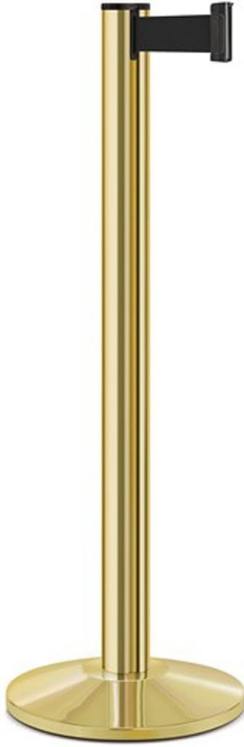

**GOLD ANODIZED BELTRAC STANCHION - 2706**

**SKU:** 2706

**ADDITIONAL INFORMATION**

<b>Weight</b>	31 lbs
<b>Dimensions</b>	Height: 40"
<b>Beltrac Belt Color</b>	TBD, Black, Blue, Gray, Red

Public Guidance System, Steel post with integrated Beltrac and 14" weighted base, gold anodized finish. 7'-ft length on Beltrac. Recommended for indoor use only - call for more information.

**VARIATIONS**

<b>Image</b>	<b>Description</b>	<b>Beltrac Belt Color</b>
--------------	--------------------	---------------------------

Image

Description

Beltrac Belt Color

Red

Gray

Blue

Black

TBD