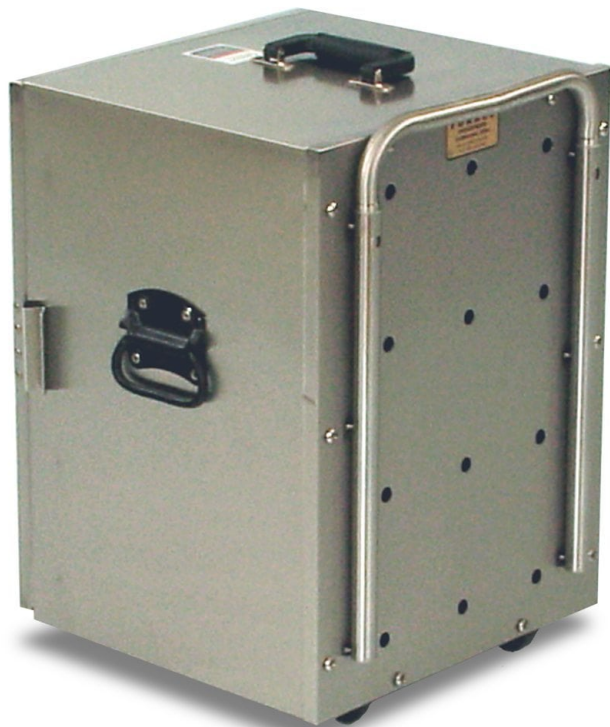

MOBILE STAINLESS STEEL HOT BOX - 6268-220V-INTL

SKU: 6268-220V-INTL

**ADDITIONAL INFORMATION**

Weight	34 lbs
Dimensions	Length: 15", Width: 16", Height: 20"
Features	Electric Powered, Rigid Casters, With handles
Material	Aluminum, Stainless Steel
Electrical Spec	240V 300W

Provide exceptional room service and in-room dining with the Mobile Stainless Steel Hot Box - 6268-220V-INTL, tailored for 220V electrical systems. Please note your plug type in your quote request comment.