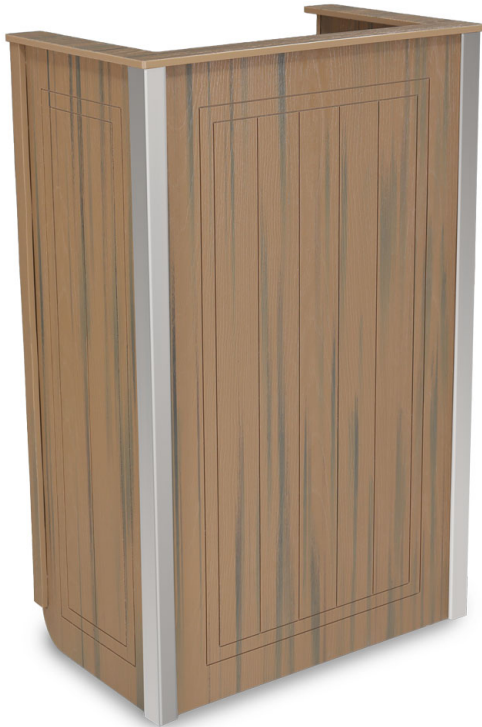

HORIZONS BEACON OUTDOOR HOST STATION - 3770

SKU: 3770

**ADDITIONAL INFORMATION**

Dimensions	Length: 18", Width: 30", Height: 48"
Features	6" Foam filled casters, Safe For Outdoor Use, Woodgrain HDPE
Material	HDPE Panels
Outdoor HDPE	Dark Ash, Teak, Timberline Mahogany, Weatherwood, Whitewash

The 3770 Beacon Host Station is a durable, weatherproof podium designed to make a strong first impression in outdoor settings. Featuring a woodgrain HDPE cabinet, stainless steel trim, and smooth tilt-and-roll mobility, this mobile host stand combines professional style with practical functionality for patios, resorts, and event spaces.

- Woodgrain HDPE cabinet and U-shaped countertop
- Brushed stainless steel corner trim for extra protection
 - Horizontal work surface with bottom shelf
- 6" foam filled casters with rubber tread for tilt-and-roll mobility