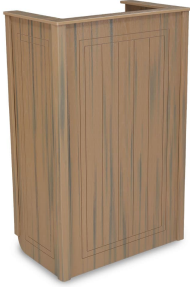

HORIZONS BEACON OUTDOOR HOST STATION - 3770

SKU: 3770

ADDITIONAL INFORMATION

Dimensions	Length: 18", Width: 30", Height: 48"
Features	6" Foam filled casters, Safe For Outdoor Use, Woodgrain HDPE
Material	HDPE Panels
Outdoor HDPE	Dark Ash, Teak, Timberline Mahogany, Weatherwood, Whitewash

- Woodgrain HDPE cabinet and U-shaped countertop
 - Horizontal work surface with bottom shelf
- 6" foam filled casters with rubber tread for tilt-and-roll mobility

VARIATIONS

Image

Description

Outdoor HDPE