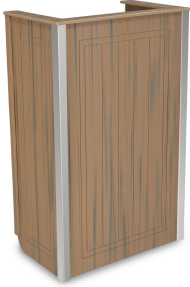

Image

Description

Outdoor HDPE

Any Outdoor HDPE