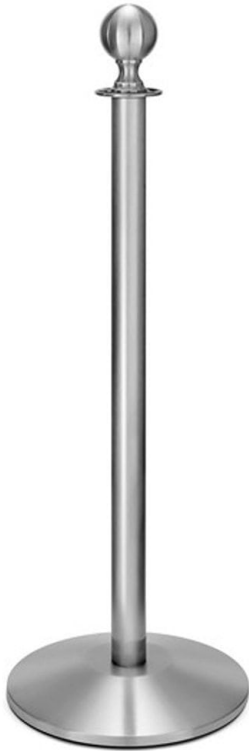

**BRUSHED STAINLESS STEEL STANCHION - 2744**

**SKU:** 2744

**ADDITIONAL INFORMATION**

<b>Weight</b>	34.5 lbs
<b>Dimensions</b>	Height: 41"

Public Guidance System, Stainless Steel (brushed) post with ball finial and 14" weighted flared base. The 2744 portable stanchion is perfect for high-traffic areas such as movie theaters and works well with a variety of swag rope and chain. Recommended for indoor use only.