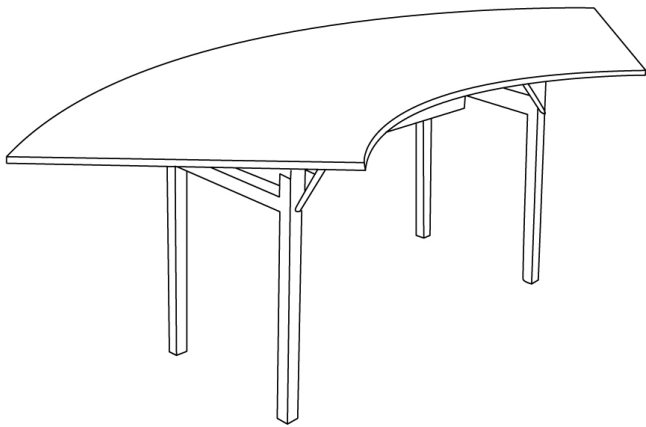

**600 SERIES PADDED-TOP FOLDING
BANQUET TABLE - 60" SERPENTINE****SKU:** 600-5X10A-PAD

The 600 Series Plywood Folding tables are a favored pick among 5-star hotels globally. Enhanced with an integrated Padded-Top, these tables boast refined C-Channel aluminum edges, 90° square corners, and a sturdy 1.5" square folding leg with self-locking mechanism. Perfectly suited for weddings and events, these foldable serpentine banquet tables combine elegance and functionality to elevate your guests' cherished occasions.

The Padded-Tops aren't just stylish; they're designed to enhance the dining experience by minimizing clinks and clatters from silverware and dinnerware. Enrich your events with the harmony of elegance and tranquility, only with our exceptional foldable banquet tables.

[See Table Measurements Guide](#)

ADDITIONAL INFORMATION

Weight	57 lbs
Dimensions	Length: 60", Width: 30", Height: 30"
Features	Folding Legs , Padded Top
Table Shape	Serpentine
Material	Plywood
Table Dimensions	30" x 60" x 30"