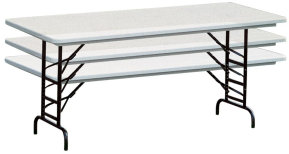

**POLYBRITE® SERIES FOLDING
BANQUET TABLE - 30" X 60"
RECTANGLE (ADJUSTABLE HEIGHT
16-26")**

SKU: PB3060-ADK

- Durable polyethylene surface
- Rugged steel frame
- Gravity lock folding legs

POLYbrite® Series Folding Banquet Table - 30" x 60"
Rectangle (Adjustable Height 16-26")

<https://www.forbesindustries.com/products/meetings-and-events/banquet-tables/plastic-banquet-tables/polybrite-series-folding-banquet-table-30-x-60-rectangle-adjustable-height-16-26/>

Questions? Contact us at:

Phone: (800) 832-5427

Email: solutions@forbesindustries.com

ADDITIONAL INFORMATION

Weight	36 lbs
Dimensions	Length: 60", Width: 30", Height: 16-26"
Features	Durable polyethylene surface , Gravity lock , Rugged steel frame
Table Shape	Rectangle
Material	Lightweight Plastic
Color	Red , Blue
Table Dimensions	30" x 60" x 29"

POLYbrite® Series Folding Banquet Table - 30" x 60"
Rectangle (Adjustable Height 16-26")
<https://www.forbesindustries.com/products/meetings-and-events/banquet-tables/plastic-banquet-tables/polybrite-series-folding-banquet-table-30-x-60-rectangle-adjustable-height-16-26/>