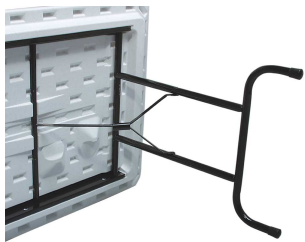

**POLYBRITE® SERIES FOLDING
BANQUET TABLE - 30" X 60"
RECTANGLE (ADJUSTABLE HEIGHT
16-26")**

SKU: PB3060-ADK

- Durable polyethylene surface
- Rugged steel frame
- Gravity lock folding legs

POLYbrite® Series Folding Banquet Table - 30" x 60"
Rectangle (Adjustable Height 16-26")

<https://www.forbesindustries.com/products/meetings-and-events/banquet-tables/plastic-banquet-tables/polybrite-series-folding-banquet-table-30-x-60-rectangle-adjustable-height-16-26/>

Questions? Contact us at:

Phone: (800) 832-5427

Email: solutions@forbesindustries.com

ADDITIONAL INFORMATION

Weight	36 lbs
Dimensions	Length: 60", Width: 30", Height: 16-26"
Features	Durable polyethylene surface , Gravity lock , Rugged steel frame
Table Shape	Rectangle
Material	Lightweight Plastic
Color	Red , Blue
Table Dimensions	30" x 60" x 29"

POLYbrite® Series Folding Banquet Table - 30" x 60"
Rectangle (Adjustable Height 16-26")
<https://www.forbesindustries.com/products/meetings-and-events/banquet-tables/plastic-banquet-tables/polybrite-series-folding-banquet-table-30-x-60-rectangle-adjustable-height-16-26/>