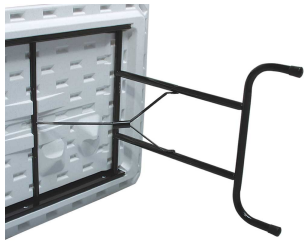

**POLYBRITE® SERIES FOLDING
BANQUET TABLE - 30" X 60"
RECTANGLE (ADJUSTABLE HEIGHT
22-32") (COPY)**

SKU: PB3060-AD

- Durable polyethylene surface
- Rugged steel frame
- Gravity lock folding legs

POLYbrite® Series Folding Banquet Table - 30" x 60"
Rectangle (Adjustable Height 22-32") (Copy)
<https://www.forbesindustries.com/products/meetings-and-events/banquet-tables/plastic-banquet-tables/polybrite-series-folding-banquet-table-30-x-60-rectangle-adjustable-height-22-32-copy/>

Questions? Contact us at:

Phone: (800) 832-5427

Email: solutions@forbesindustries.com

ADDITIONAL INFORMATION

Weight	36 lbs
Dimensions	Length: 60", Width: 30", Height: 22-32"
Features	Durable polyethylene surface , Gravity lock , Rugged steel frame
Table Shape	Rectangle
Material	Lightweight Plastic
Color	Red , Blue
Table Dimensions	30" x 60" x 29"

POLYbrite® Series Folding Banquet Table - 30" x 60"
Rectangle (Adjustable Height 22-32") (Copy)
<https://www.forbesindustries.com/products/meetings-and-events/banquet-tables/plastic-banquet-tables/polybrite-series-folding-banquet-table-30-x-60-rectangle-adjustable-height-22-32-copy/>