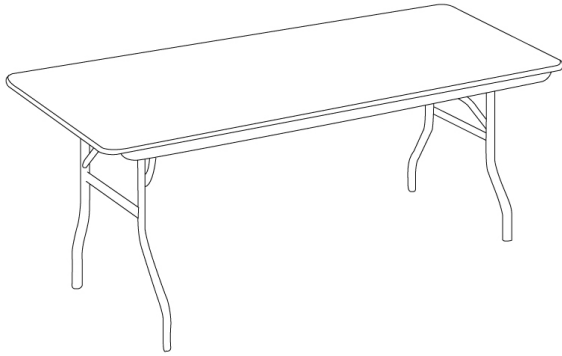

**POLYBRITE® SERIES FOLDING
BANQUET TABLE - 30" X 72"
RECTANGLE (ADJUSTABLE HEIGHT
16-26")**

SKU: PB3072-ADK

- Durable polyethylene surface
- Rugged steel frame
- Gravity lock folding legs

POLYbrite® Series Folding Banquet Table - 30" x 72"
Rectangle (Adjustable Height 16-26")
<https://www.forbesindustries.com/products/meetings-and-events/banquet-tables/plastic-banquet-tables/polybrite-series-folding-banquet-table-30-x-72-rectangle-adjustable-height-16-26/>

Questions? Contact us at:

Phone: (800) 832-5427

Email: solutions@forbesindustries.com

ADDITIONAL INFORMATION

Weight	41 lbs
Dimensions	Length: 72", Width: 30", Height: 16-26"
Features	Durable polyethylene surface , Gravity lock , Rugged steel frame
Table Shape	Rectangle
Material	Lightweight Plastic
Color	Red , Blue
Table Dimensions	30" x 60" x 29"

POLYbrite® Series Folding Banquet Table - 30" x 72"
Rectangle (Adjustable Height 16-26")
<https://www.forbesindustries.com/products/meetings-and-events/banquet-tables/plastic-banquet-tables/polybrite-series-folding-banquet-table-30-x-72-rectangle-adjustable-height-16-26/>