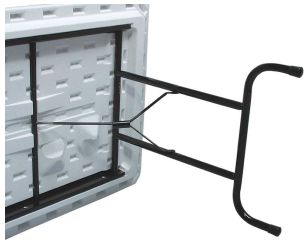

**POLYLITE® SERIES FOLDING
BANQUET TABLE - 24" X 48" UTILITY**

SKU: PT2448-PL

- Durable polyethylene surface
- Rugged steel frame
- Gravity lock folding legs

ADDITIONAL INFORMATION

Weight	32 lbs
Dimensions	Length: 48", Width: 24", Height: 29"
Features	Durable polyethylene surface , Gravity lock , Rugged steel frame
Table Shape	Rectangle
Material	Lightweight Plastic
Color	Gray Granite (GG) , Mocha Granite (MG)
Table Dimensions	30" x 60" x 29"