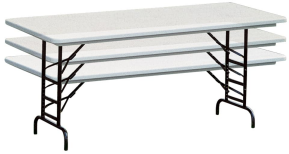

**POLYLITE® SERIES FOLDING
BANQUET TABLE - 24" X 48" UTILITY**

SKU: PT2448-PL

- Durable polyethylene surface
- Rugged steel frame
- Gravity lock folding legs

ADDITIONAL INFORMATION

Weight	32 lbs
Dimensions	Length: 48", Width: 24", Height: 29"
Features	Durable polyethylene surface , Gravity lock , Rugged steel frame
Table Shape	Rectangle
Material	Lightweight Plastic
Color	Gray Granite (GG) , Mocha Granite (MG)
Table Dimensions	30" x 60" x 29"