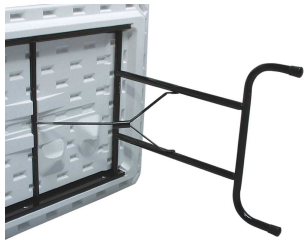

**POLYLITE® SERIES FOLDING  
BANQUET TABLE - 30" X 72"  
RECTANGLE (ADJUSTABLE HEIGHT  
22-32")**

**SKU:** PT3072-AD

- Durable polyethylene surface
- Rugged steel frame
- Gravity lock folding legs

POLYLITE® Series Folding Banquet Table - 30" x 72"  
Rectangle (Adjustable Height 22-32")

<https://www.forbesindustries.com/products/meetings-and-events/banquet-tables/plastic-banquet-tables/polylite-series-folding-banquet-table-30-x-72-rectangle-adjustable-height-22-32/>

**Questions? Contact us at:**

## ADDITIONAL INFORMATION

<b>Weight</b>	41 lbs
<b>Dimensions</b>	Length: 72", Width: 30", Height: 22-32"
<b>Features</b>	<a href="#">Durable polyethylene surface</a> , <a href="#">Gravity lock</a> , <a href="#">Rugged steel frame</a>
<b>Table Shape</b>	<a href="#">Rectangle</a>
<b>Material</b>	<a href="#">Lightweight Plastic</a>
<b>Color</b>	<a href="#">Gray Granite (GG)</a> , <a href="#">Mocha Granite (MG)</a>
<b>Table Dimensions</b>	<a href="#">30" x 60" x 29"</a>

POLYlite® Series Folding Banquet Table - 30" x 72"  
Rectangle (Adjustable Height 22-32")  
<https://www.forbesindustries.com/products/meetings-and-events/banquet-tables/plastic-banquet-tables/polylite-series-folding-banquet-table-30-x-72-rectangle-adjustable-height-22-32/>