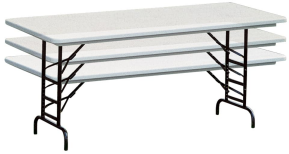

**POLYLITE® SERIES FOLDING  
BANQUET TABLE - 30" X 72"  
RECTANGLE (ADJUSTABLE HEIGHT  
22-32")**

**SKU:** PT3072-AD

- Durable polyethylene surface
- Rugged steel frame
- Gravity lock folding legs

POLYLITE® Series Folding Banquet Table - 30" x 72"  
Rectangle (Adjustable Height 22-32")

<https://www.forbesindustries.com/products/meetings-and-events/banquet-tables/plastic-banquet-tables/polylite-series-folding-banquet-table-30-x-72-rectangle-adjustable-height-22-32/>

**Questions? Contact us at:**

## ADDITIONAL INFORMATION

<b>Weight</b>	41 lbs
<b>Dimensions</b>	Length: 72", Width: 30", Height: 22-32"
<b>Features</b>	<a href="#">Durable polyethylene surface</a> , <a href="#">Gravity lock</a> , <a href="#">Rugged steel frame</a>
<b>Table Shape</b>	<a href="#">Rectangle</a>
<b>Material</b>	<a href="#">Lightweight Plastic</a>
<b>Color</b>	<a href="#">Gray Granite (GG)</a> , <a href="#">Mocha Granite (MG)</a>
<b>Table Dimensions</b>	<a href="#">30" x 60" x 29"</a>

POLYlite® Series Folding Banquet Table - 30" x 72"  
Rectangle (Adjustable Height 22-32")  
<https://www.forbesindustries.com/products/meetings-and-events/banquet-tables/plastic-banquet-tables/polylite-series-folding-banquet-table-30-x-72-rectangle-adjustable-height-22-32/>