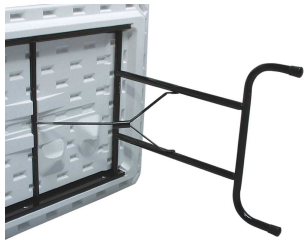

**POLYLITE® SERIES FOLDING
BANQUET TABLE - 30" X 72"
RECTANGLE**

SKU: PT3072-PL

- Durable polyethylene surface
- Rugged steel frame
- Gravity lock folding legs

POLYLITE® Series Folding Banquet Table - 30" x 72"

Rectangle

<https://www.forbesindustries.com/products/meetings-and-events/banquet-tables/plastic-banquet-tables/polylite-series-folding-banquet-table-30-x-72-rectangle/>

Questions? Contact us at:

Phone: (800) 832-5427

Email: solutions@forbesindustries.com

ADDITIONAL INFORMATION

| | |
|-------------------------|--|
| Weight | 39 lbs |
| Dimensions | Length: 72", Width: 30", Height: 29" |
| Features | Durable polyethylene surface , Gravity lock , Rugged steel frame |
| Table Shape | Rectangle |
| Material | Lightweight Plastic |
| Color | Gray Granite (GG) , Mocha Granite (MG) |
| Table Dimensions | 30" x 60" x 29" |

POLYlite® Series Folding Banquet Table - 30" x 72"

Rectangle

<https://www.forbesindustries.com/products/meetings-and-events/banquet-tables/plastic-banquet-tables/polylite-series-folding-banquet-table-30-x-72-rectangle/>