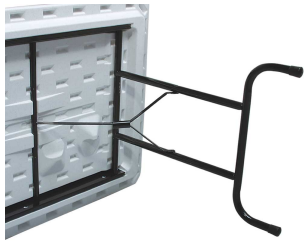

**POLYLITE® SERIES FOLDING  
BANQUET TABLE - 30" X 96"  
RECTANGLE (ADJUSTABLE HEIGHT  
16-26")**

**SKU:** PT3096-ADK

- Durable polyethylene surface
- Rugged steel frame
- Gravity lock folding legs

POLYLITE® Series Folding Banquet Table - 30" x 96"  
Rectangle (Adjustable Height 16-26")

<https://www.forbesindustries.com/products/meetings-and-events/banquet-tables/plastic-banquet-tables/polylite-series-folding-banquet-table-30-x-96-rectangle-adjustable-height-16-26/>

**Questions? Contact us at:**

## ADDITIONAL INFORMATION

<b>Weight</b>	51 lbs
<b>Dimensions</b>	Length: 96", Width: 30", Height: 16-26"
<b>Features</b>	<a href="#">Durable polyethylene surface</a> , <a href="#">Gravity lock</a> , <a href="#">Rugged steel frame</a>
<b>Table Shape</b>	<a href="#">Rectangle</a>
<b>Material</b>	<a href="#">Lightweight Plastic</a>
<b>Color</b>	<a href="#">Gray Granite (GG)</a> , <a href="#">Mocha Granite (MG)</a>
<b>Table Dimensions</b>	<a href="#">30" x 60" x 29"</a>

POLYlite® Series Folding Banquet Table - 30" x 96"  
Rectangle (Adjustable Height 16-26")  
<https://www.forbesindustries.com/products/meetings-and-events/banquet-tables/plastic-banquet-tables/polylite-series-folding-banquet-table-30-x-96-rectangle-adjustable-height-16-26/>