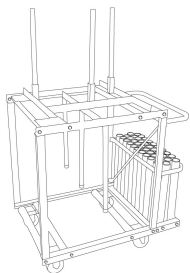

REVOLUTION® CAFÉ TABLE - HALF PACKAGE 30" SQUARE

SKU: REVHP3030MXE#IC###

QTY 10: Revolution® Table Tops
QTY 10: Dining Height Columns (30" H)
QTY 10: Bistro Height Columns (42" H)
QTY 10: X-Bases or Trumpet Bases*
QTY 1: HD-CCT30-REV transport cart

ADDITIONAL INFORMATION

Dimensions

Length: 30", Width: 30", Height: 30"

Features

[Adjustable Height](#), [Comes with transport cart](#), [Internal Connector](#), [Linenless](#), [MAXX Edge®](#), [Space Saving](#), [Storage](#)