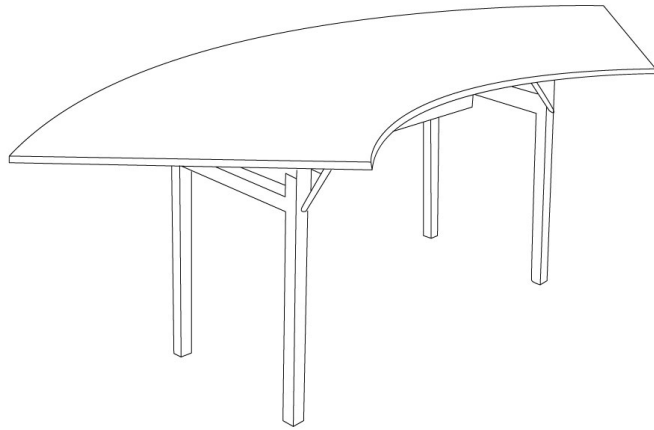

**LAMINATE FOLDING TABLE 600
SERIES - SERPENTINE****SKU:** N/A

Forbes Industries Classic and Conference Series Laminate Tables offer a versatile solution for meeting room space. Like all Forbes Industries products, our Classic and Conference series tables are made to be easily moved, stacked and stored.

**ADDITIONAL INFORMATION****Dimensions****Features****Table Shape****Material****Table Dimensions**[Folding Legs](#)[Serpentine](#)[Laminate](#)[30" x 60" x 30"](#)

Laminate Finish

[Black \(BER\)](#), [Brittany Blue \(BRB\)](#), [Canyon Zephyr \(CAZ\)](#),
[Carbon Mesh \(CAM\)](#), [Casual Linen \(CAL\)](#), [Classic Linen \(CLL\)](#),
[Cloud Nebula \(CLN\)](#), [Cloud Zephyr \(CLZ\)](#), [Crisp Linen \(CPL\)](#),
[Designer White \(DWH\)](#), [Ebony Recon \(EBR\)](#), [Grey Elm \(GYE\)](#),
[Grey Mesh \(GYM\)](#), [Grey Nebula \(GYN\)](#), [Hibiscus Cherry \(HIC\)](#),
[Manitoba Maple \(MAM\)](#), [North Sea \(NOS\)](#), [Pewter Mesh \(PEM\)](#),
[Phantom Pearl \(PHP\)](#), [Pinnacle Walnut \(PIW\)](#), [Platinum \(PLA\)](#),
[Pressed Linen \(PRL\)](#), [Shadow Zephyr \(SWZ\)](#), [Skyline Walnut \(SKW\)](#),
[Stell Mesh \(STM\)](#), [Tailored Linen \(TAL\)](#), [White Nebula \(WHN\)](#)