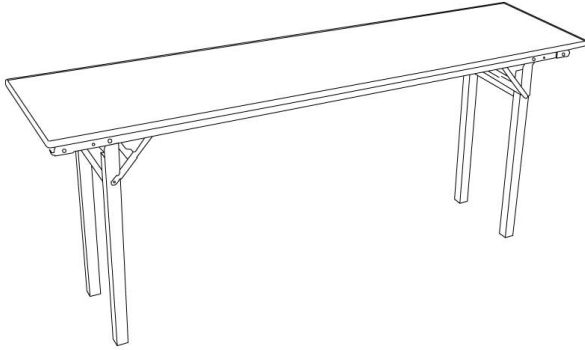

**LAMINATE FOLDING TABLE 600
SERIES - TRAINING****SKU:** N/A

Forbes Industries Classic and Conference Series Laminate Tables offer a versatile solution for meeting room space. Like all Forbes Industries products, our Classic and Conference series tables are made to be easily moved, stacked and stored.

**ADDITIONAL INFORMATION****Dimensions****Features****Table Shape****Material****Table Dimensions**[Folding Legs](#)[Rectangle](#)[Laminate](#)[18" x 60" x 30"](#), [18" x 72" x 30"](#), [18" x 96" x 30"](#), [24" x 60" x 30"](#), [24" x 72" x 30"](#), [24" x 96" x 30"](#)