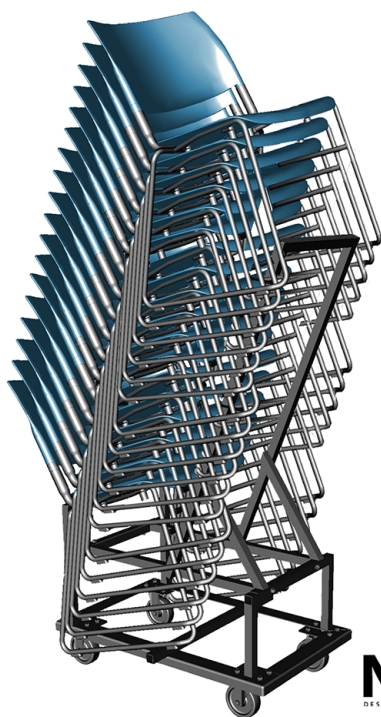

**BUNDLE - NIMA™ SLED BASE DESK HEIGHT CHAIR WITH DOLLY**

SKU: FGAPKG

**NIMA**  
DESIGNED BY GIANCARLO PIRETTI

**ADDITIONAL INFORMATION**

<b>Dimensions</b>	Length: 21.5", Width: 20", Height: 33"
<b>Features</b>	Stackable, With Glides
<b>Material</b>	Premium Plastic
<b>Upholstery</b>	Non-Upholstered
<b>Frame Color</b>	Ardesia (JH), Argento (JX), Magnesio (BM), Nero (OH)
<b>Shell Color</b>	Ardesia (JH), Azzurro (JY), Bianco (JA), Giallo (JF), Lago (JE), Latte (JL), Mela Verde (JW), Nero (OH), Oceana (JB), Piscina (JS), Rosso Ferrari (JK)

The NIMA™ chair, designed by Giancarlo Piretti, delivers stunning comfort for every body type with its ingeniously engineered articulating seat back. When you lean against it, the seat back flexes uniquely to your body, providing personalized comfort and support. The sled base design allows these chairs to stack up to 20 high on a dolly or 5-6 high on the floor, making them as convenient as they are comfortable.

The chairs are available in four frame colors and eleven shell colors, allowing for a personalized aesthetic to match any space.

This **bundle includes 20 NIMA™ sled base chairs** and **one dolly**, offering the perfect solution for easily furnishing and managing your space with style and ergonomic functionality.