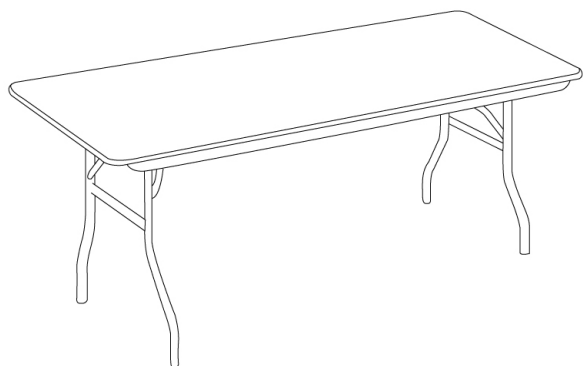

POLYBRITE® SERIES FOLDING BANQUET TABLE - 30" X 72" RECTANGLE (ADJUSTABLE HEIGHT 16-26")

SKU: PB3072-ADK

ADDITIONAL INFORMATION

Weight	41 lbs
Dimensions	Length: 72", Width: 30", Height: 16-26"
Features	Durable polyethylene surface, Gravity lock, Rugged steel frame
Table Shape	Rectangle
Material	Lightweight Plastic
Color	Red, Blue
Table Dimensions	30" x 60" x 29"

- Durable polyethylene surface
 - Rugged steel frame
 - Gravity lock folding legs

VARIATIONS

[POLYbrite® Series Folding Banquet Table - 30" x 72" Rectangle \(Adjustable Height 16-26"\)](https://forbesindustries.com/products/meetings-and-events/training-banquet-tables/polybrite-series-folding-banquet-table-30-x-72-rectangle-adjustable-height-16-26/)

<https://forbesindustries.com/products/meetings-and-events/training-banquet-tables/polybrite-series-folding-banquet-table-30-x-72-rectangle-adjustable-height-16-26/>

Forbes Industries

1933 E. Locust St., Ontario, California, USA 91761
(800) 832-5427 • solutions@forbesindustries.com

Image

Description

Color

Any Color

[POLYbrite® Series Folding Banquet Table - 30" x 72" Rectangle \(Adjustable Height 16-26"\)](https://forbesindustries.com/products/meetings-and-events/training-banquet-tables/polybrite-series-folding-banquet-table-30-x-72-rectangle-adjustable-height-16-26/)