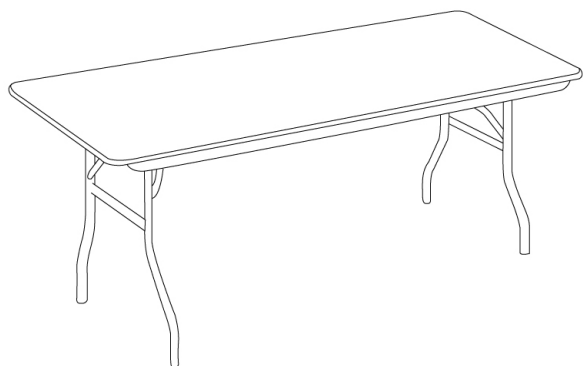

POLYBRITE® SERIES FOLDING BANQUET TABLE - 30" X 72" RECTANGLE (ADJUSTABLE HEIGHT 22-32")

SKU: PB3072-AD

ADDITIONAL INFORMATION

Weight	41 lbs
Dimensions	Length: 72", Width: 30", Height: 22-32"
Features	Durable polyethylene surface, Gravity lock, Rugged steel frame
Table Shape	Rectangle
Material	Lightweight Plastic
Color	Red, Blue
Table Dimensions	30" x 60" x 29"

- Durable polyethylene surface
 - Rugged steel frame
 - Gravity lock folding legs

VARIATIONS

[POLYbrite® Series Folding Banquet Table - 30" x 72" Rectangle \(Adjustable Height 22-32"\)](https://forbesindustries.com/products/meetings-and-events/training-banquet-tables/polybrite-series-folding-banquet-table-30-x-72-rectangle-adjustable-height-22-32/)

<https://forbesindustries.com/products/meetings-and-events/training-banquet-tables/polybrite-series-folding-banquet-table-30-x-72-rectangle-adjustable-height-22-32/>

Forbes Industries

1933 E. Locust St., Ontario, California, USA 91761
(800) 832-5427 • solutions@forbesindustries.com

Image

Description

Color

Any Color

[POLYbrite® Series Folding Banquet Table - 30" x 72" Rectangle \(Adjustable Height 22-32"\)](https://forbesindustries.com/products/meetings-and-events/training-banquet-tables/polybrite-series-folding-banquet-table-30-x-72-rectangle-adjustable-height-22-32/)