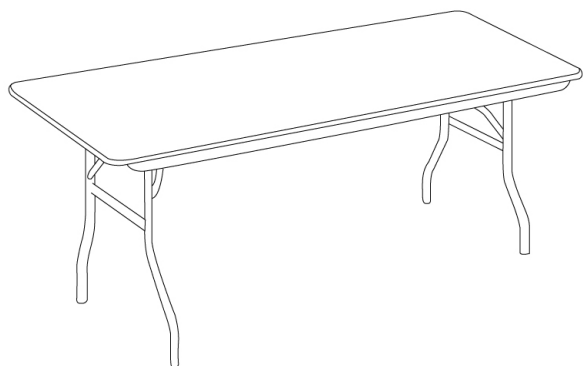

POLYLITE® SERIES FOLDING BANQUET TABLE - 24" X 48" UTILITY

SKU: PT2448-PL

ADDITIONAL INFORMATION

Weight	32 lbs
Dimensions	Length: 48", Width: 24", Height: 29"
Features	Durable polyethylene surface, Gravity lock, Rugged steel frame
Table Shape	Rectangle
Material	Lightweight Plastic
Color	Gray Granite (GG), Mocha Granite (MG)
Table Dimensions	30" x 60" x 29"

- Durable polyethylene surface
 - Rugged steel frame
 - Gravity lock folding legs

VARIATIONS

Image

Description

Color

Any Color

[POLYlite® Series Folding Banquet Table - 24" x 48"](https://forbesindustries.com/products/meetings-and-events/training-banquet-tables/polylite-series-folding-banquet-table-24-x-48-utility/)