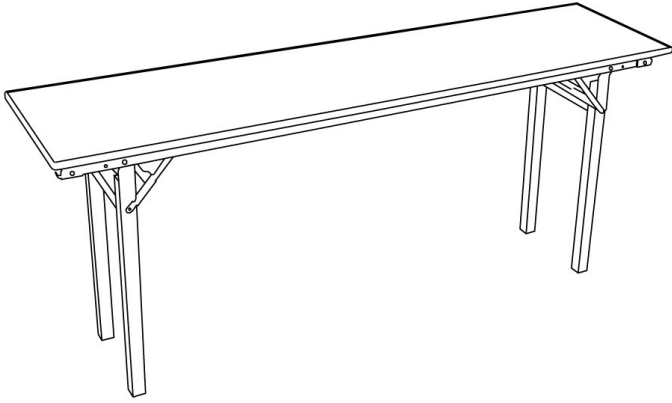

**600 SERIES PADDED-TOP FOLDING  
TRAINING TABLE - 18" X 60"****SKU:** 600-1860A-PAD

Long the preferred choice of luxury hotels worldwide, 600 Series Plywood Folding tables feature 90° square corners, a rugged yet finished C-Channel aluminum edge and a self-locking 1.5" diameter square folding leg.

**ADDITIONAL INFORMATION**

<b>Weight</b>	45 lbs
<b>Dimensions</b>	Length: 60", Width: 18", Height: 30"
<b>Table Dimensions</b>	<a href="#">18" x 60" x 30"</a>
<b>Features</b>	<a href="#">Folding Legs</a> , <a href="#">Padded Top</a>
<b>Material</b>	<a href="#">Plywood</a>
<b>Table Shape</b>	<a href="#">Rectangle</a>