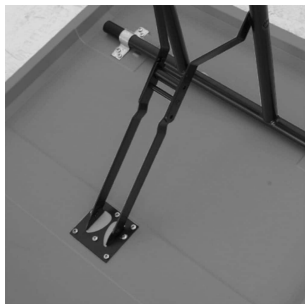

## RESILIENT LIGHTWEIGHT ABS FOLDING TRAINING TABLE - 18" X 72"

**SKU:** ABS1872GR-SWBL

- Impact-resistant, corrugated honeycomb core
- Grey, molded, ABS top with matching edge
- Arched, steel legs with black powder coating
- Spring-loaded, leg brace locking mechanism with non-slip leg glides
- 16-gauge, 1 inch diameter steel legs
- Lightweight, sturdy and easy to set-up / tear-down
- BIFMA compliant

## ADDITIONAL INFORMATION

<b>Weight</b>	36 lbs
<b>Dimensions</b>	Length: 72", Width: 18", Height: 29"
<b>Features</b>	<a href="#">Folding Legs</a> , <a href="#">Arched Steel Legs</a> , <a href="#">BIFMA Compliant</a> , <a href="#">Impact-Resistant</a>
<b>Material</b>	<a href="#">Lightweight Plastic</a>
<b>Table Shape</b>	<a href="#">Rectangle</a>