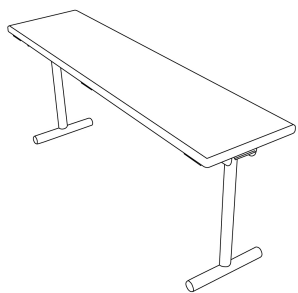

REVOLUTION® TABLE - 24" X 72" TRAINING

SKU: N/A

Our patented tabletop technology offers the best of both worlds because it's extremely durable and exceptionally lightweight. At 1.7 lbs/sqft, Revolution™ table tops are approximately 1/3 the weight of Particleboard/MDF. That is 66% lighter, yet incredibly strong. Revolution™ Folding Tables combine a lightweight core along with the convenience and flexibility of folding legs.

ADDITIONAL INFORMATION

Dimensions

Length: 72", Width: 24", Height: 30"

Features

[Flip Top](#), [Folding Legs](#), [Linenless](#), [MAXX Edge®](#)

Material

[Laminate](#)

Table Shape