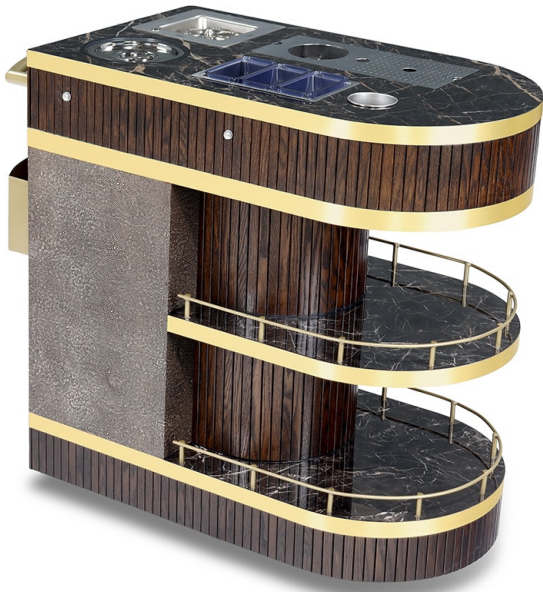

THE ADMIRAL BAR CART -CUSTOM F35-5529-X23

SKU: N/A

ADDITIONAL INFORMATION

The F35-5529-X23 Admiral Bar Cart is a sophisticated, all-in-one mobile mixology station designed for premium hospitality experiences. Featuring a luxurious tambour wood finish, brass accents, and a high-performance setup—including a built-in glass rinser, ice bucket, and Thrill Vortex glass chiller—this cart blends elegance with functionality. With smart storage for tools, bottles, and essential systems, it delivers seamless service with style and efficiency.

Shown in: Onyx Galaxy Porcelain, Satin Brown Tambour, Custom Faux Leather, and Brass accents

- **Integrated Glass Rinser & Vortex Chiller** – Built-in rinser and Thrill Vortex glass chiller elevate drink presentation and service speed.
- **Flexible Speed Rail System** – Removable speed rail with three mounting positions adapts to different service styles.
- **Concealed Full-Service Utility Cabinet** – Discreetly houses CO₂ tank, water systems, pump, and battery for a self-contained operation.
- **Built-In Ice Bucket & Tool Storage** – 3.5 qt. ice bucket and dedicated mixology storage keep essentials within easy reach.
- **Elegant Tambour & Faux Leather Finish** – Solid wood tambour paired with faux leather cabinetry delivers a refined, luxury look.
 - **Brass Accents & Gallery Rails** – Metallic brass details add durability and a sophisticated visual edge.
 - **Smooth Mobility with Brass Casters** – 4" brass-plated casters provide effortless movement across service areas.

[The Admiral Bar Cart -Custom F35-5529-X23](https://forbesindustries.com/products/tradeshows/the-admiral-bar-cart-custom-f35-5529-x23/)

<https://forbesindustries.com/products/tradeshows/the-admiral-bar-cart-custom-f35-5529-x23/>