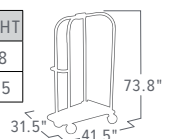

DIMENSIONS

	LENGTH	WIDTH	HEIGHT
IN:	41.5	31.5	73.8
CM:	105.4	80.0	187.5

THE UPSCALE LUGGAGE CART THAT IS INFINITELY NESTABLE!

The BirdsNest™ Nestable Luggage Cart is designed to nest deeply. Crafted for versatility, this cart conveniently nests with others, creating a compact storage solution that can adapt to your requirements, regardless of the number of carts you want to nest. It's the ideal choice for properties with limited space that want a luxurious luggage cart that also maximizes storage efficiency.