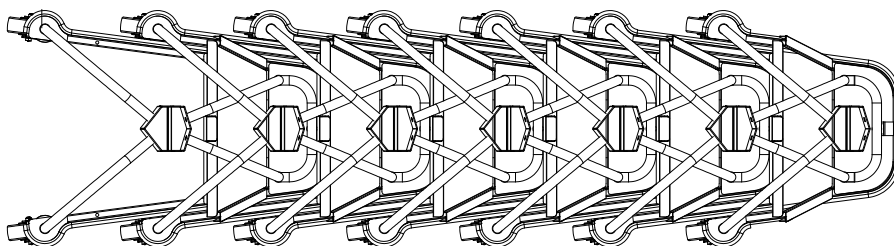

“Finally, an upscale, nestable luggage cart that both my staff and guests will appreciate!”

NESTABLE LUGGAGE CART

Introducing the BirdsNest™ Nestable Luggage Cart — a thoughtfully engineered solution for handling luggage that allows carts to nest together effortlessly, making storage compact and efficient. Building on the iconic design of the Forbes Industries Birdcage® Luggage Cart, the BirdsNest™ features a tensioned luggage deck that flips up for easy nesting. This unique cart combines the space-savings of nestable carts with an upscale appearance that both your staff and guests will appreciate.

THE SPACE-SAVINGS OF THIS UPSCALE LUGGAGE CART IS ABSOLUTELY AMAZING!

The BirdsNest™ Nestable Luggage Carts are similar in size to traditional carts, featuring a 40-inch deck that can hold a substantial amount of luggage.

However, unlike traditional carts, the BirdsNest carts are designed to save space, as they store in less than half the space required by standard luggage carts.