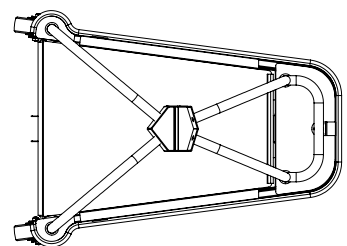

“Finally, an upscale, nestable luggage cart that both my staff and guests will appreciate!”

NESTABLE LUGGAGE CART

Introducing the BirdsNest™ Nestable Luggage Cart — a thoughtfully engineered solution for handling luggage that allows carts to nest together effortlessly, making storage compact and efficient. Building on the iconic design of the Forbes Industries Birdcage® Luggage Cart, the BirdsNest™ features a tensioned luggage deck that flips up for easy nesting. This unique cart combines the space-savings of nestable carts with an upscale appearance that both your staff and guests will appreciate.

THE SPACE-SAVINGS OF THIS UPSCALE LUGGAGE CART IS ABSOLUTELY AMAZING!

The BirdsNest™ Nestable Luggage Carts are similar in size to traditional carts, featuring a 40-inch deck that can hold a substantial amount of luggage.

However, unlike traditional carts, the BirdsNest carts are designed to save space, as they store in less than half the space required by standard luggage carts.