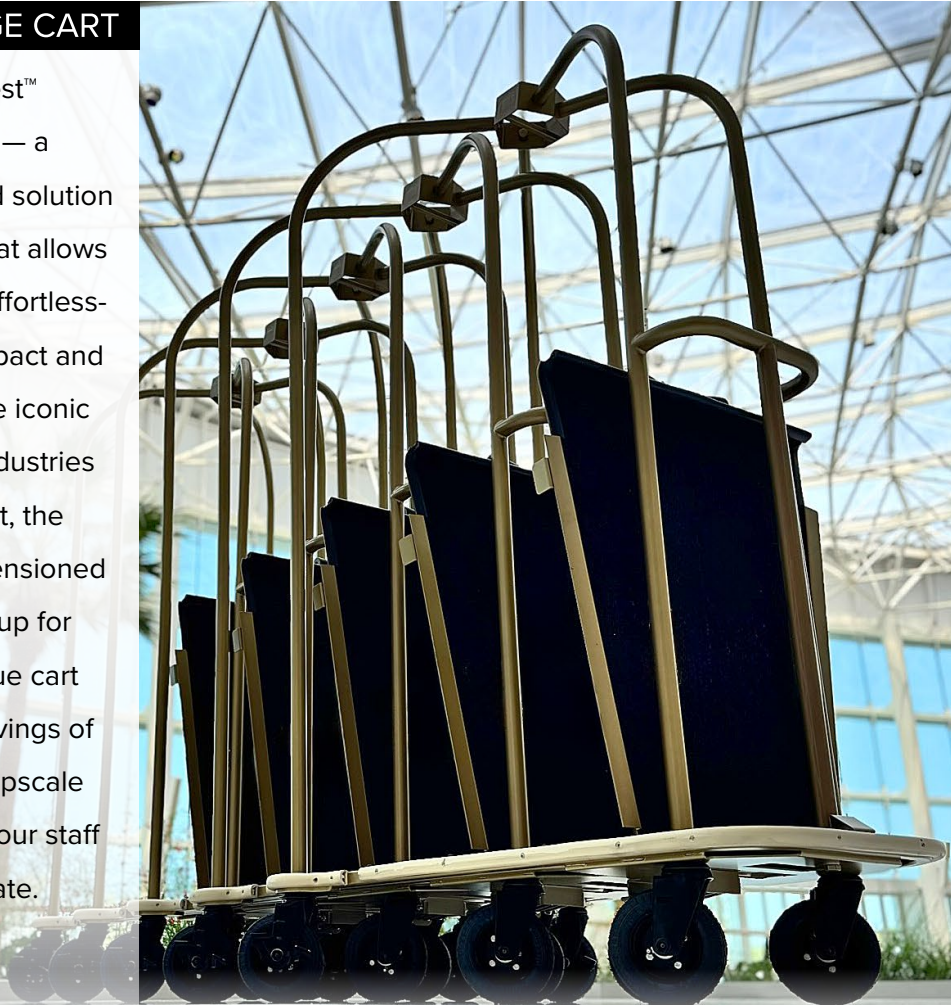

Birds NestTM
NESTABLE LUGGAGE CART

Forbes[®]
INDUSTRIES 
THE STANDARD OF LUXURY IN MOTION

“Finally, an upscale, nestable luggage cart that both my staff and guests will appreciate!”

NESTABLE LUGGAGE CART

Introducing the BirdsNest™ Nestable Luggage Cart — a thoughtfully engineered solution for handling luggage that allows carts to nest together effortlessly, making storage compact and efficient. Building on the iconic design of the Forbes Industries Birdcage® Luggage Cart, the BirdsNest™ features a tensioned luggage deck that flips up for easy nesting. This unique cart combines the space-savings of nestable carts with an upscale appearance that both your staff and guests will appreciate.

THE SPACE-SAVINGS OF THIS UPSCALE LUGGAGE CART IS ABSOLUTELY AMAZING!

The BirdsNest™ Nestable Luggage Carts are similar in size to traditional carts, featuring a 40-inch deck that can hold a substantial amount of luggage.